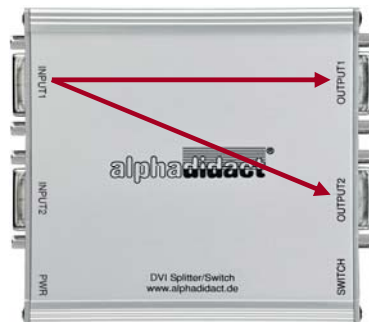

VERSION: AUTOMATIC MODE (DA22_A1)

Please make sure the monitor is connected to the output that is opposite of the signal source!

Automatic switch responds to INPUT 1.

EBS Euchner Büro- und Schulsysteme GmbH
Ernst-Leitz-Str. 3 •
D - 63150 Heusenstamm