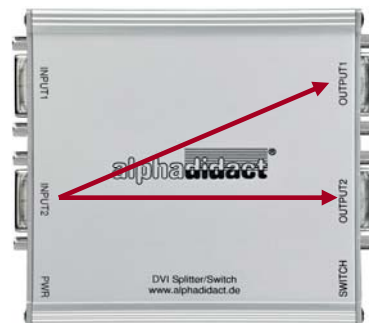

VERSION: AUTOMATIC MODE (DA22_A1)

Please make sure the monitor is connected to the output that is opposite of the signal source!

Automatic switch responds to INPUT 1.

EBS Euchner Büro- und Schulsysteme GmbH
Ernst-Leitz-Str. 3 •
D - 63150 Heusenstamm