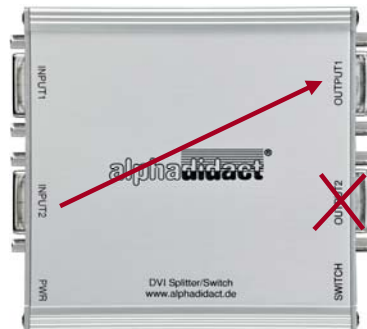

DVI-SWITCH 2-2

VERSION: AUTOMATIC MODE (DA22_B1)

Please make sure the monitor is connected to the output that is opposite of the signal source!

Automatic switch responds to INPUT 1. DDC and video signal are transmitted simultaneously.