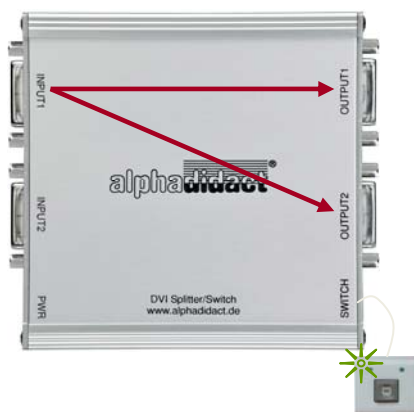

DVI-SWITCH 2-2

VERSION: MODE 4WAY

Please make sure the monitor is connected to the output that is opposite of the signal source!