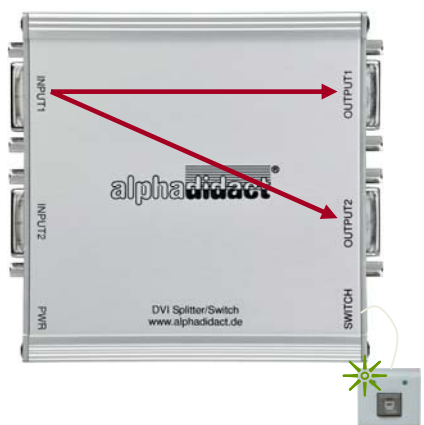

DVI-SWITCH 2-2

VERSION: MODE 3WAY

Please make sure the monitor is connected to the output that is opposite of the signal source!

EBS Euchner Büro- und Schulsysteme GmbH
Ernst-Leitz-Str. 3 •
D - 63150 Heusenstamm

Phone: +49 (0)61 04 - 33 13
Fax: +49 (0)61 04 - 17 83
Email: info@ebs-euchner.com
URL: www.ebs-euchner.com